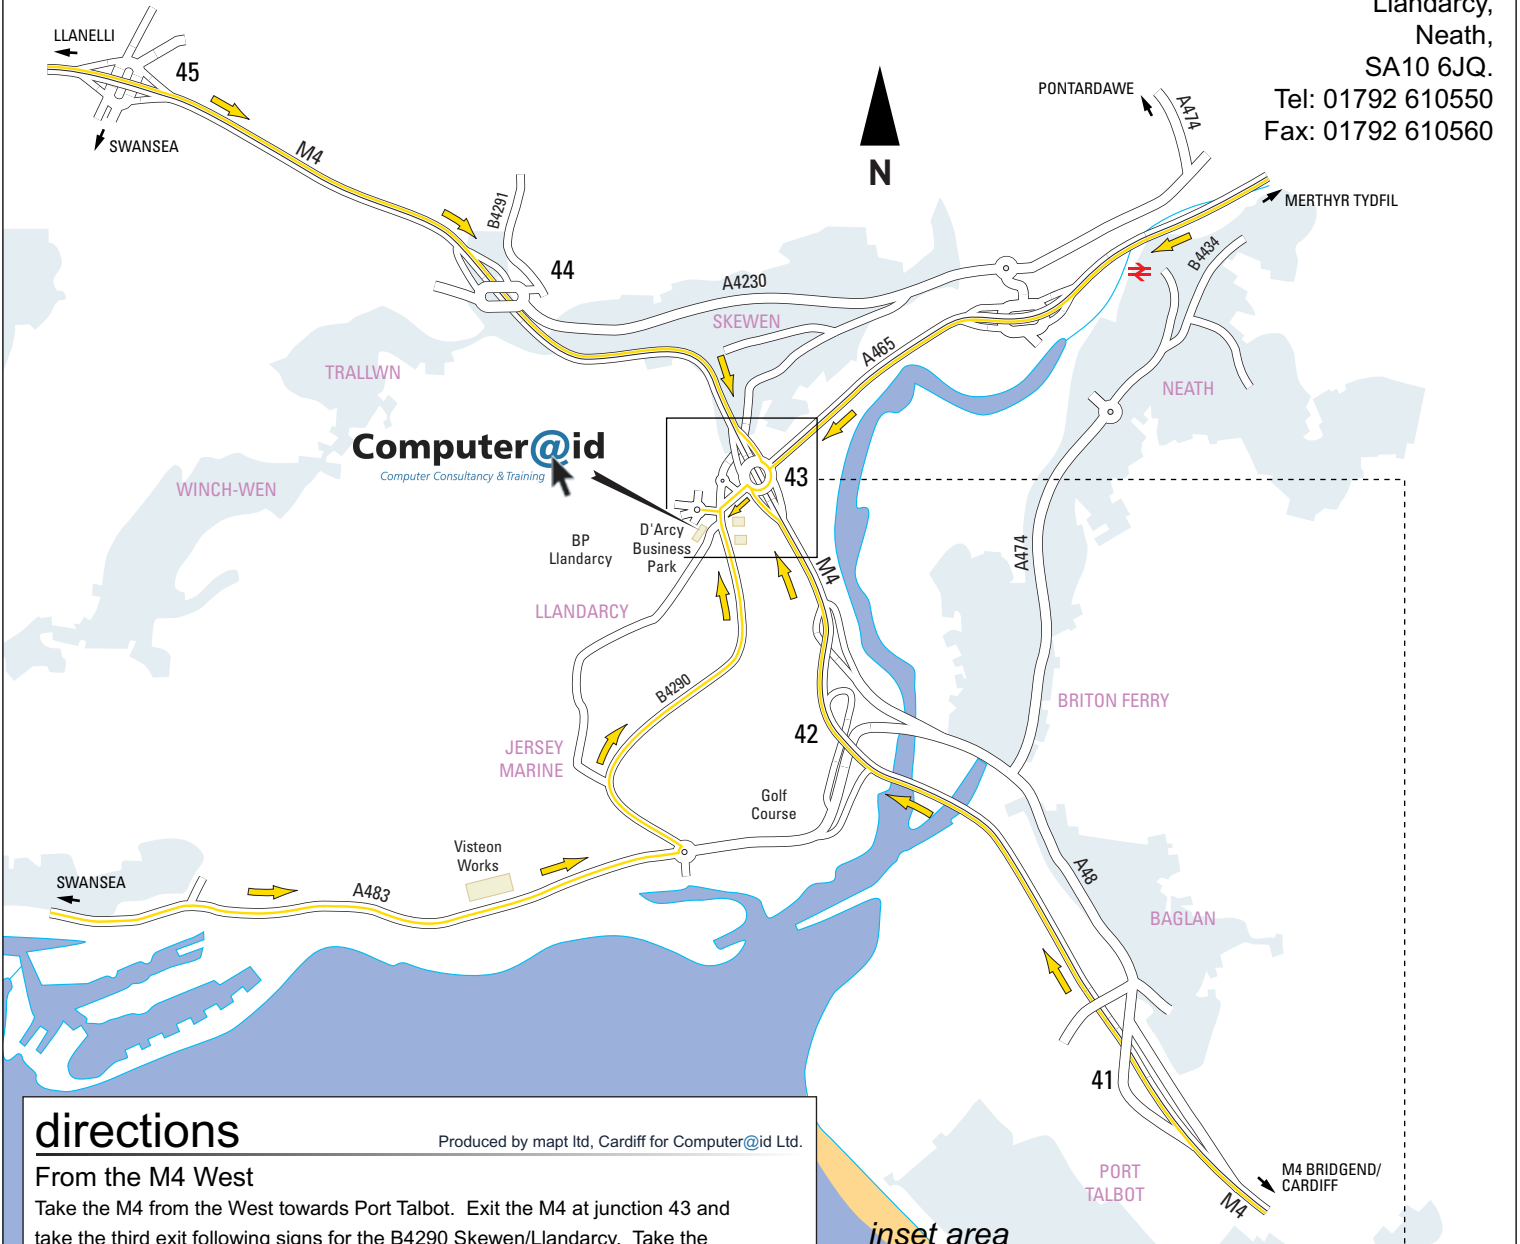

Computer@id Ltd,
Britannic House,
Britannic Way,
Llandarcy,
Neath,
SA10 6JQ.
Tel: 01792 610550
Fax: 01792 610560