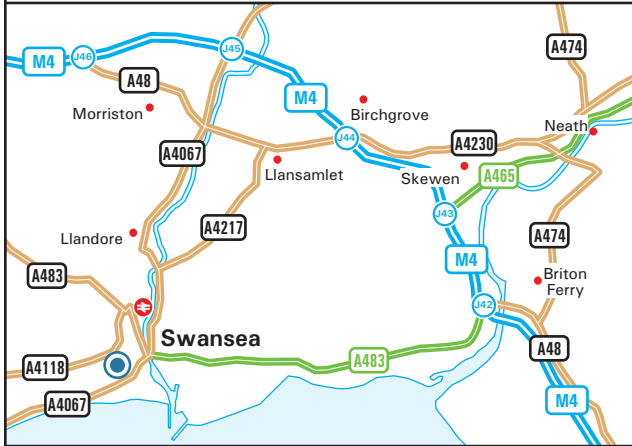

Computer@id

Computer Consultancy & Training

Computeraid Ltd
 Sun Alliance House
 166-167 St Helens Road
 Swansea SA1 4DQ
 Tel: 01792 610550 - Fax: 01792 610560
 www.computeraidwales.com

From the M4 Westbound

- Leave the M4 at Junction 42 (signed Swansea & A483).
- Join the A483 (Fabian Way) and continue for 4 miles to Swansea.
- Cross over the River Tawe, following signs for the City Centre.
- Continue straight onto Oystermouth Road (A4067).
- Turn right at the set of lights as you pass Tesco onto West Way (see inset).
- Pass the Grand Theatre on the right, and at the top of the road bear left onto St Helens Road (B4290).
- We are located on the right hand side.

From the M4 Eastbound

- Leave the M4 at Junction 45 (signed Swansea, Pontardawe & A4067).
- Join the A4067 towards Swansea and continue for 3 miles, until the roundabout junction next to the Liberty Stadium.
- Take the first exit at the roundabout onto the A4067.
- Continue straight over the next roundabout.
- At the next roundabout, take the second exit onto the A4217 (Pentre Chwyth Road).
- Continue on the A4217, until the traffic light junction with the A483.
- Turn right at the lights (signed Parc Tawe & City East).
- Cross over the River Tawe, and turn left at the next set of lights.
- Continue straight onto Oystermouth Road (A4067).
- Turn right at the set of lights as you pass Tesco onto West Way (see inset).
- Pass the Grand Theatre on the right, and at the top of the road bear left onto St Helens Road (B4290).
- We are located on the right hand side.

By Train

- Swansea is served by trains from Cardiff, Newport, Neath, Carmarthen, Bristol and London Paddington.